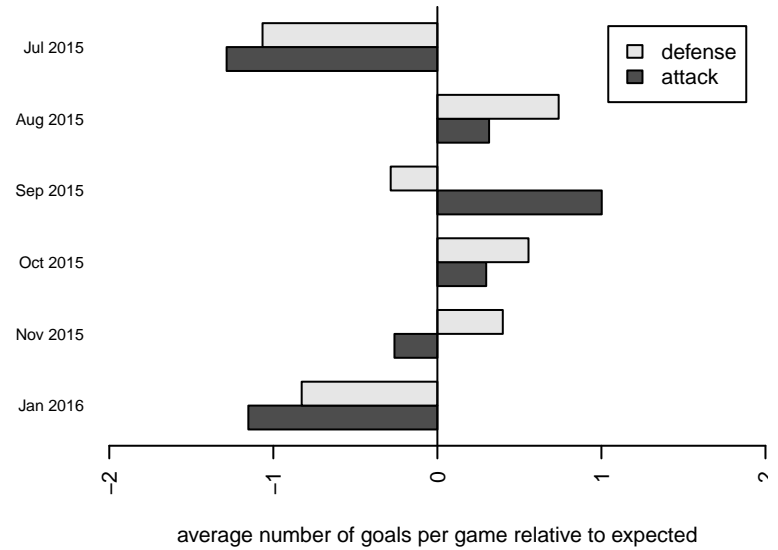

Performance relative to 13 month average