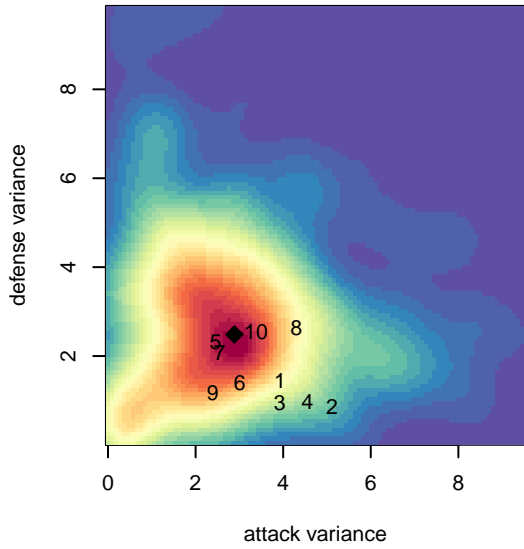

**attack and defense variance (black dot)
relative to other teams
and top 10 in region**