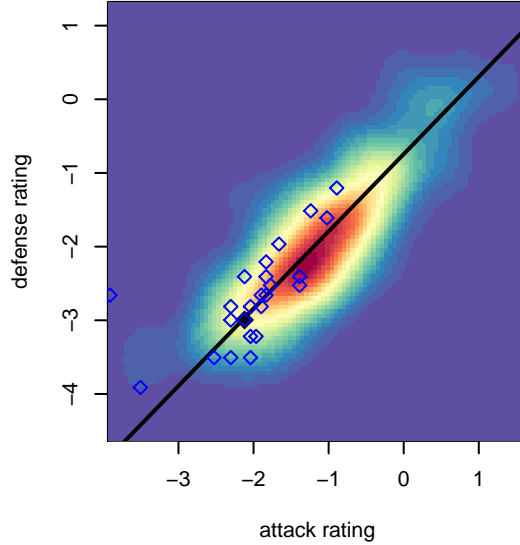

**attack and defense rating
relative to others at age
and all opponents in last 13 months**