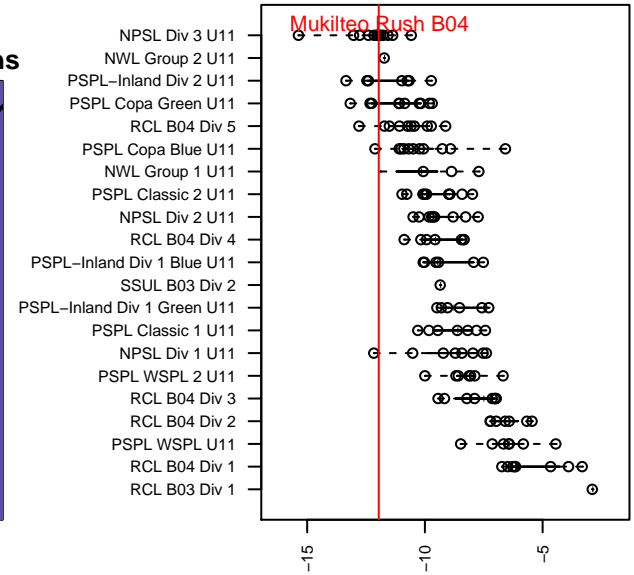

**attack and defense rating
relative to others at age
and all opponents in last 13 months**