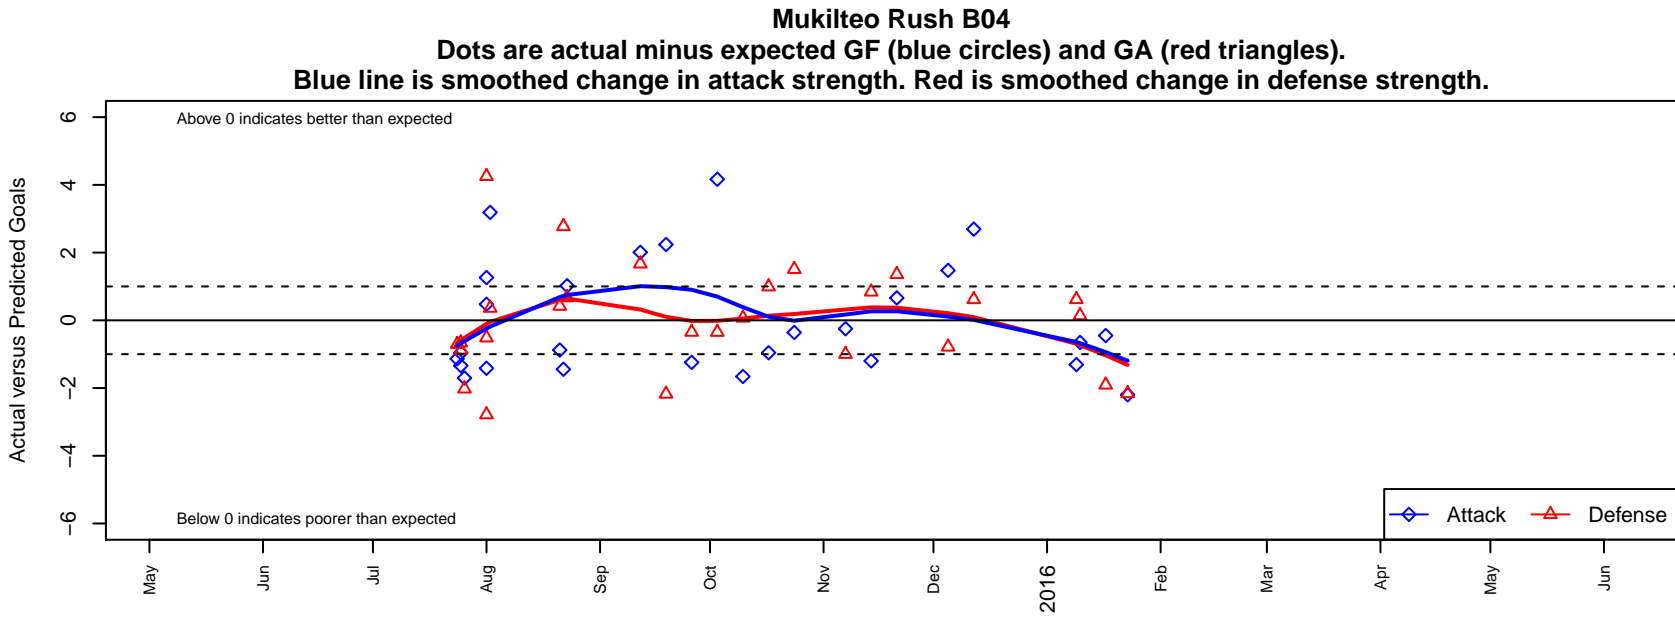

**attack and defense variance (black dot)
relative to other teams
and top 10 in region**

**attack and defense rating
relative to others at age
and all opponents in last 13 months**

Mukilteo Rush B04

Mukilteo Youth Soccer Assoc.
Mukilteo, WA
B04 total strength=53
attack=0.12 defense=0.05
fall league = NPSL Div 3 U11

alt names used:
Rush Select B04
Rush Select B04
Rush Select B04
Rush Select B04
Rush Select B04 Perry

Venues played:
2015 Crossfire Select BU11 Silver
2015 Strawberry Classic BU11
2015 Xtreme Cup BU11 Bronze
2015 NPSL Division 3 U11
2015 Founders Cup B04