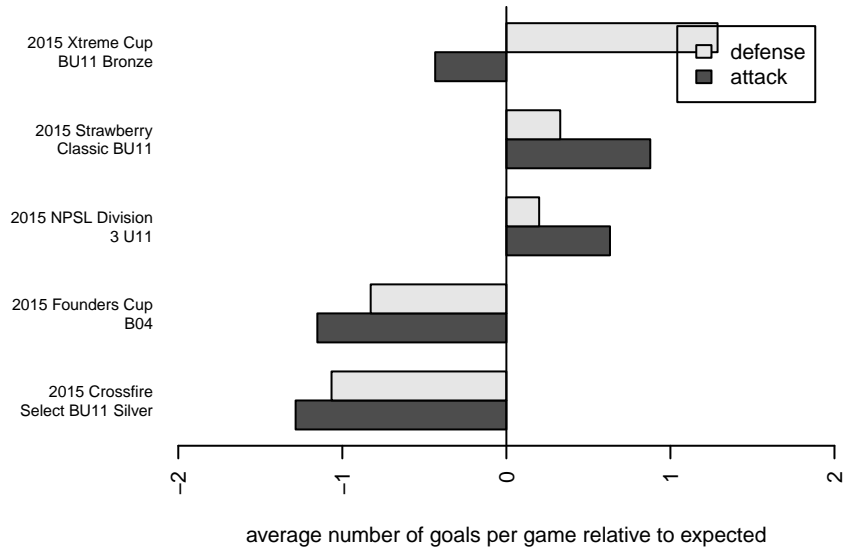

Performance relative to 13 month average